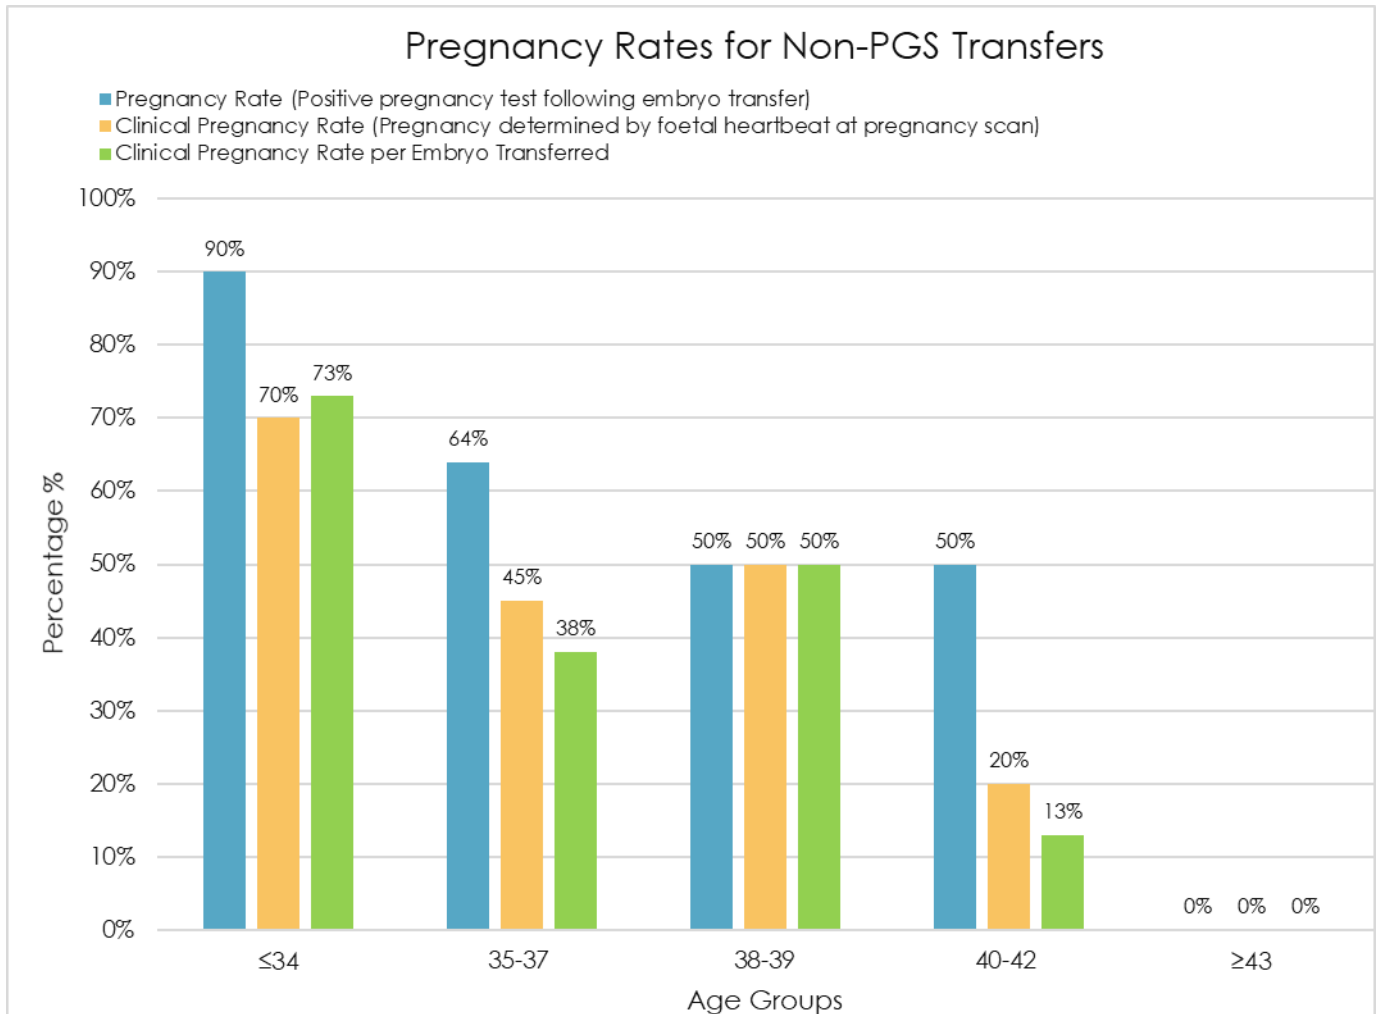

 **IVF LONDON**
Care • Innovation • Excellence

IVF LONDON
SUCCESS RATES
JAN 2019 – DEC 2019

Pregnancy Rates per Embryo Transfer Across Age Groups for All Transfers

***46 transfers**

82.6% Single embryo transfer

17.4% Double embryo transfer

0% Triple embryo transfer

Pregnancy Rates per Embryo Transfer Across Age Groups for PGS-only Transfers

***11 transfers**

Pregnancy Rates per Embryo Transfer Across Age Groups for Non-PGS Transfers