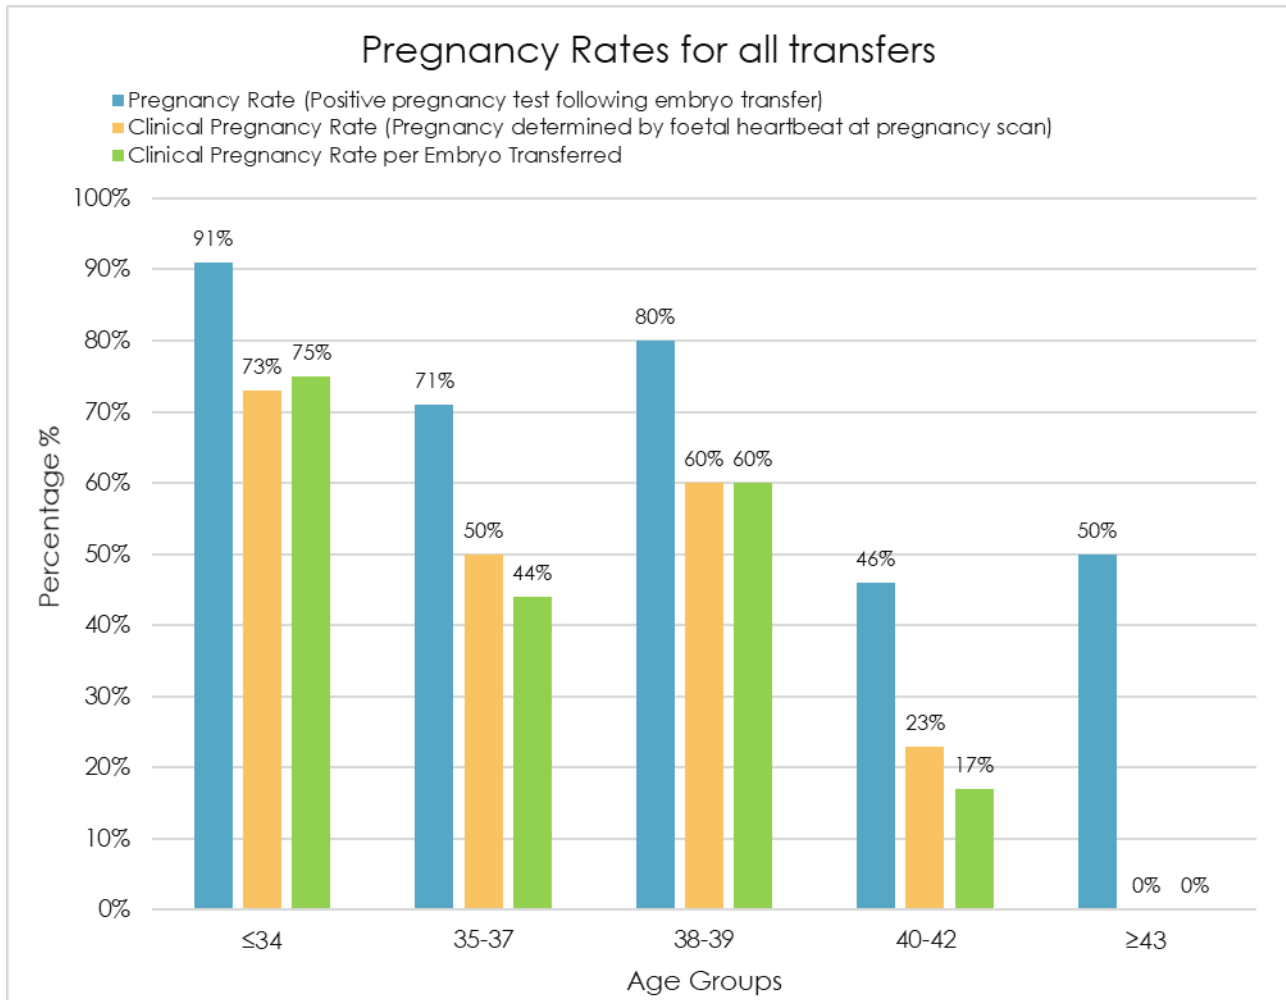

 **IVF LONDON**
Care • Innovation • Excellence

IVF LONDON
SUCCESS RATES
JAN 2019 – DEC 2019

Pregnancy Rates per Embryo Transfer Across Age Groups for All Transfers

***46 transfers**

82.6% Single embryo transfer

17.4% Double embryo transfer

0% Triple embryo transfer

Pregnancy Rates per Embryo Transfer Across Age Groups for PGS-only Transfers

***11 transfers**

Pregnancy Rates per Embryo Transfer Across Age Groups for Non-PGS Transfers