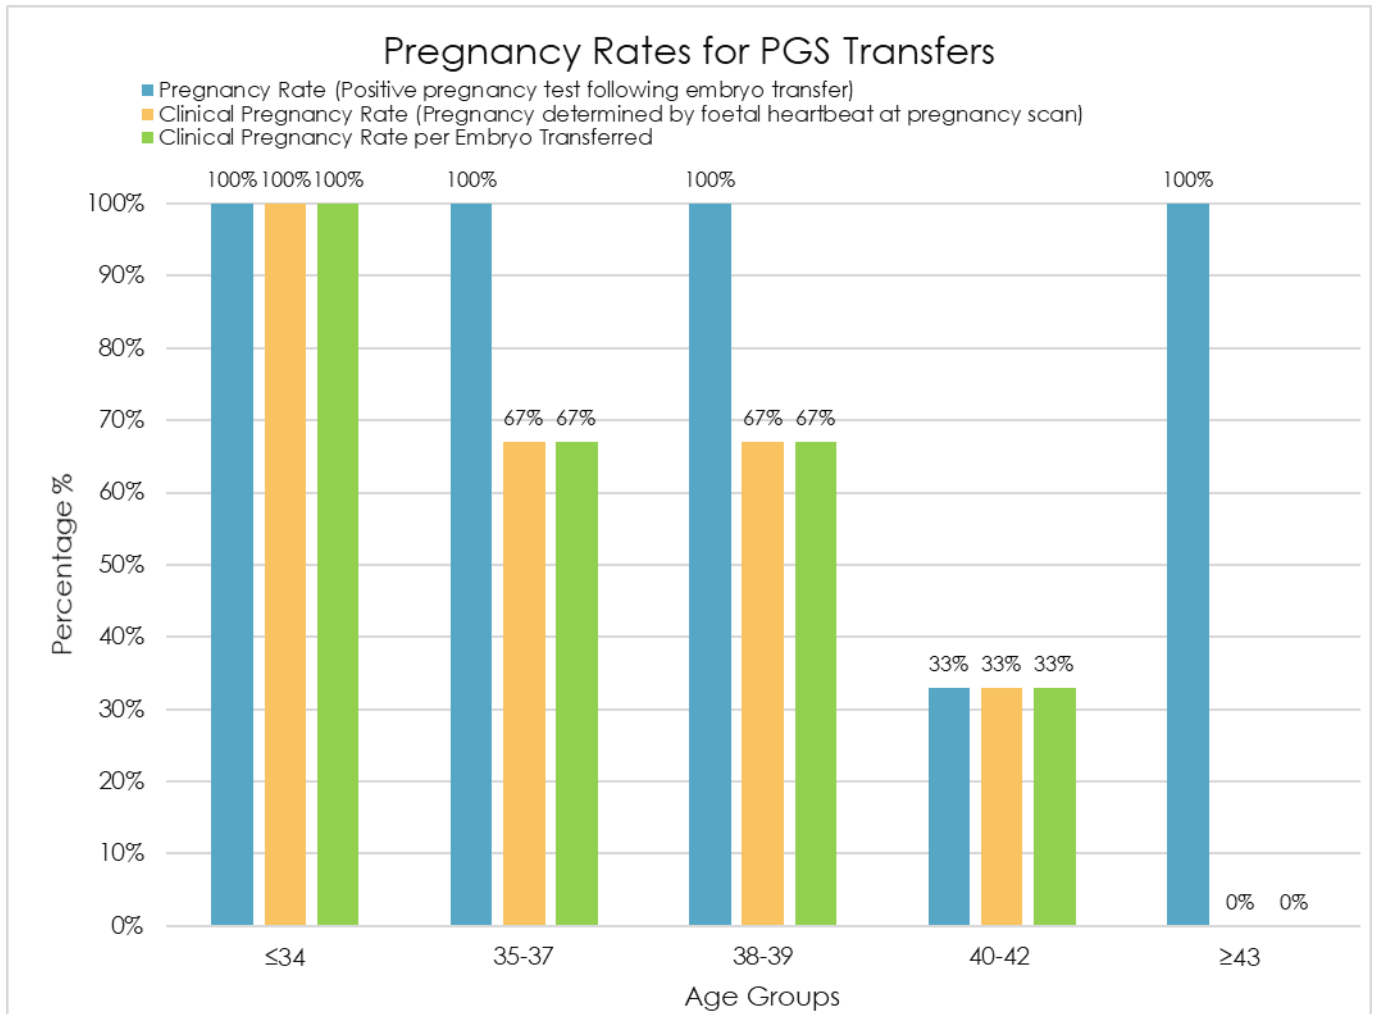

 **IVF LONDON**
Care • Innovation • Excellence

IVF LONDON
SUCCESS RATES
JAN 2019 – DEC 2019

Pregnancy Rates per Embryo Transfer Across Age Groups for All Transfers

***46 transfers**

82.6% Single embryo transfer

17.4% Double embryo transfer

0% Triple embryo transfer

Pregnancy Rates per Embryo Transfer Across Age Groups for PGS-only Transfers

***11 transfers**

Pregnancy Rates per Embryo Transfer Across Age Groups for Non-PGS Transfers