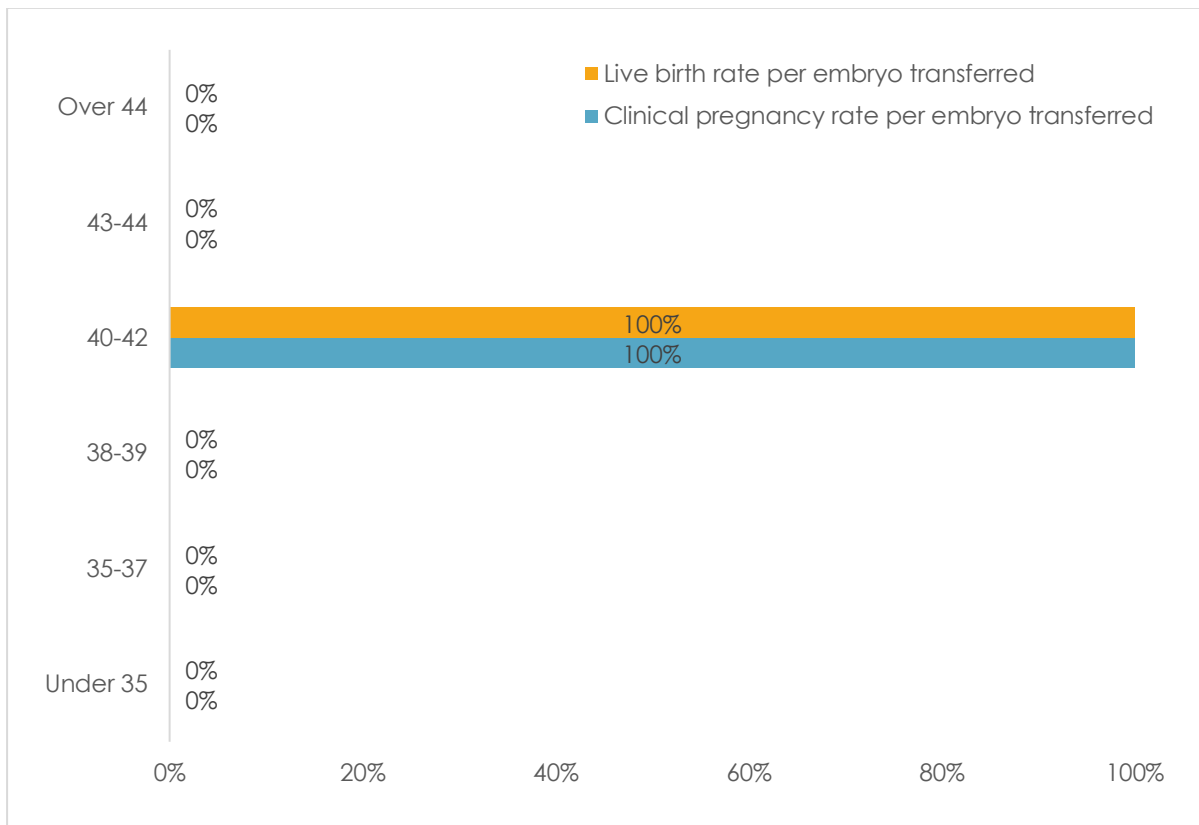

2020

IVF London Success Rates

IVF Fresh Stim Jan 2020 – Dec 2020

	Number of embryos transferred
Under 35	6
35-37	1
38-39	4
40-42	4
43-44	0
Over 44	0

ICSI Fresh Stim Jan 2020 – Dec 2020

	Number of embryos transferred
Under 35	6
35-37	7
38-39	3
40-42	4
43-44	3
Over 44	0

IVF/ICSI Frozen Embryo Transfer Jan 2020 – Dec 2020

	Number of embryos transferred
Under 35	25
35-37	6
38-39	16
40-42	16
43-44	2
Over 44	0

IUI with partner sperm Jan 2020 – Dec 2020

	Number of inseminations
Under 35	3
35 and over	3

IUI with donor sperm Jan 2020 – Dec 2020

	Number of inseminations
Under 35	0
35 and over	6

Egg Donation Jan 2020 – Dec 2020

	Number of embryos transferred
Under 35	0
35-37	0
38-39	0
40-42	2
43-44	0
Over 44	0