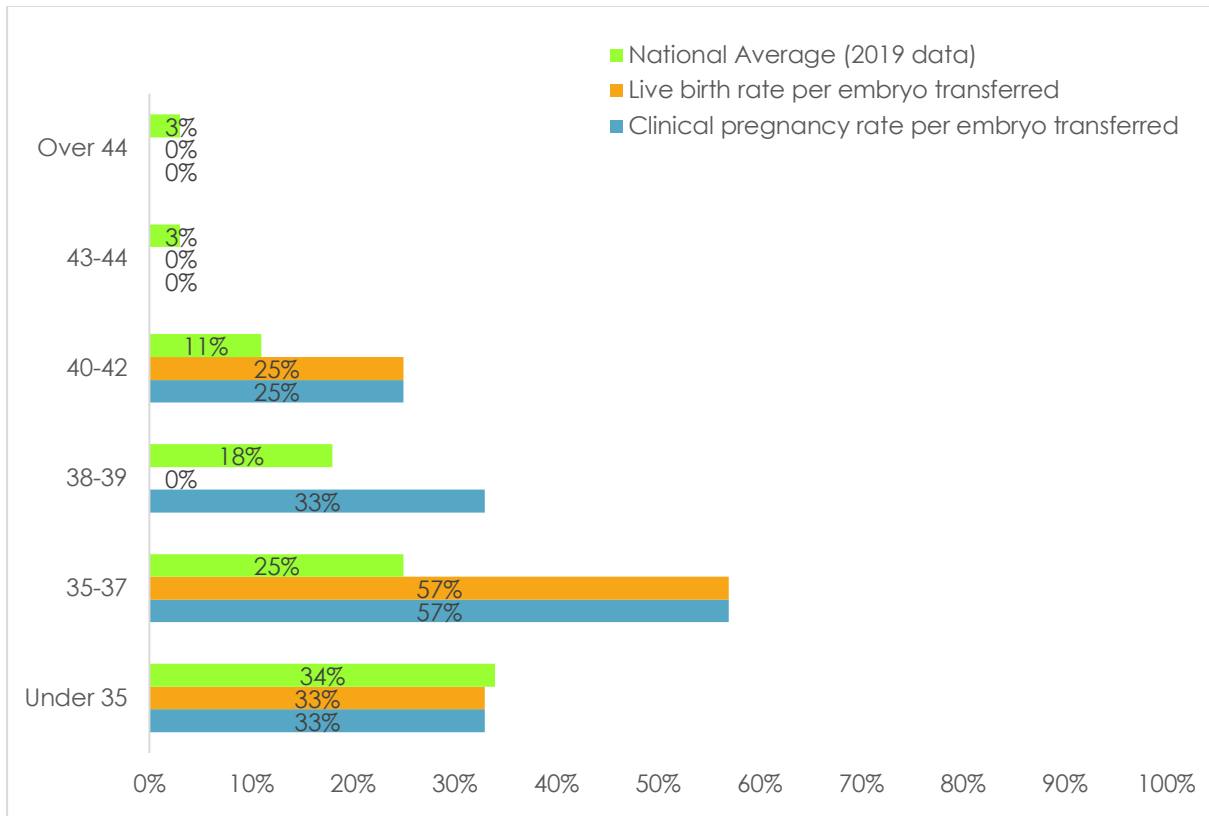

2020

IVF London Success Rates

IVF Fresh Stim Jan 2020 – Dec 2020

	Number of embryos transferred
Under 35	6
35-37	1
38-39	4
40-42	4
43-44	0
Over 44	0

ICSI Fresh Stim Jan 2020 – Dec 2020

	Number of embryos transferred
Under 35	6
35-37	7
38-39	3
40-42	4
43-44	3
Over 44	0

IVF/ICSI Frozen Embryo Transfer Jan 2020 – Dec 2020

	Number of embryos transferred
Under 35	25
35-37	6
38-39	16
40-42	16
43-44	2
Over 44	0

IUI with partner sperm Jan 2020 – Dec 2020

	Number of inseminations
Under 35	3
35 and over	3

IUI with donor sperm Jan 2020 – Dec 2020

	Number of inseminations
Under 35	0
35 and over	6

Egg Donation Jan 2020 – Dec 2020

	Number of embryos transferred
Under 35	0
35-37	0
38-39	0
40-42	2
43-44	0
Over 44	0