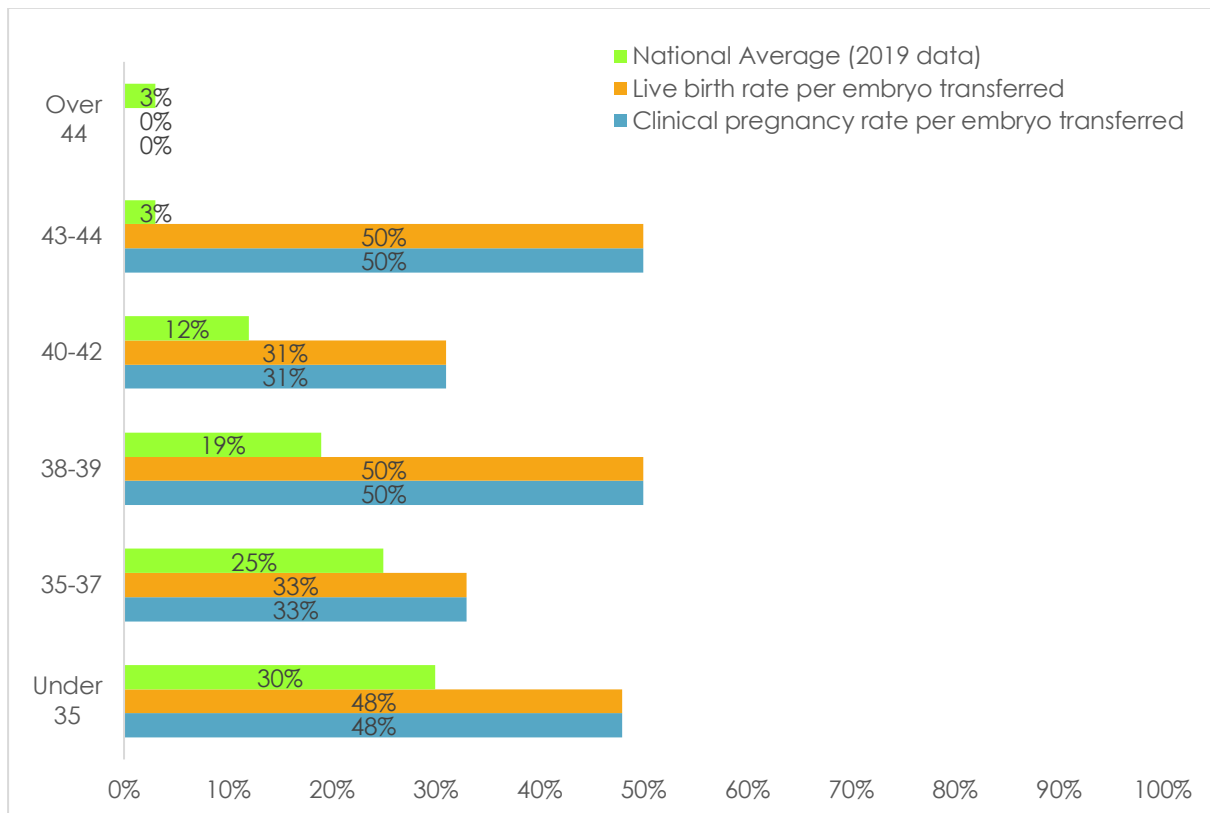

2020

IVF London Success Rates

IVF Fresh Stim Jan 2020 – Dec 2020

	Number of embryos transferred
Under 35	6
35-37	1
38-39	4
40-42	4
43-44	0
Over 44	0

ICSI Fresh Stim Jan 2020 – Dec 2020

	Number of embryos transferred
Under 35	6
35-37	7
38-39	3
40-42	4
43-44	3
Over 44	0

IVF/ICSI Frozen Embryo Transfer Jan 2020 – Dec 2020

	Number of embryos transferred
Under 35	25
35-37	6
38-39	16
40-42	16
43-44	2
Over 44	0

IUI with partner sperm Jan 2020 – Dec 2020

	Number of inseminations
Under 35	3
35 and over	3

IUI with donor sperm Jan 2020 – Dec 2020

	Number of inseminations
Under 35	0
35 and over	6

Egg Donation Jan 2020 – Dec 2020

	Number of embryos transferred
Under 35	0
35-37	0
38-39	0
40-42	2
43-44	0
Over 44	0