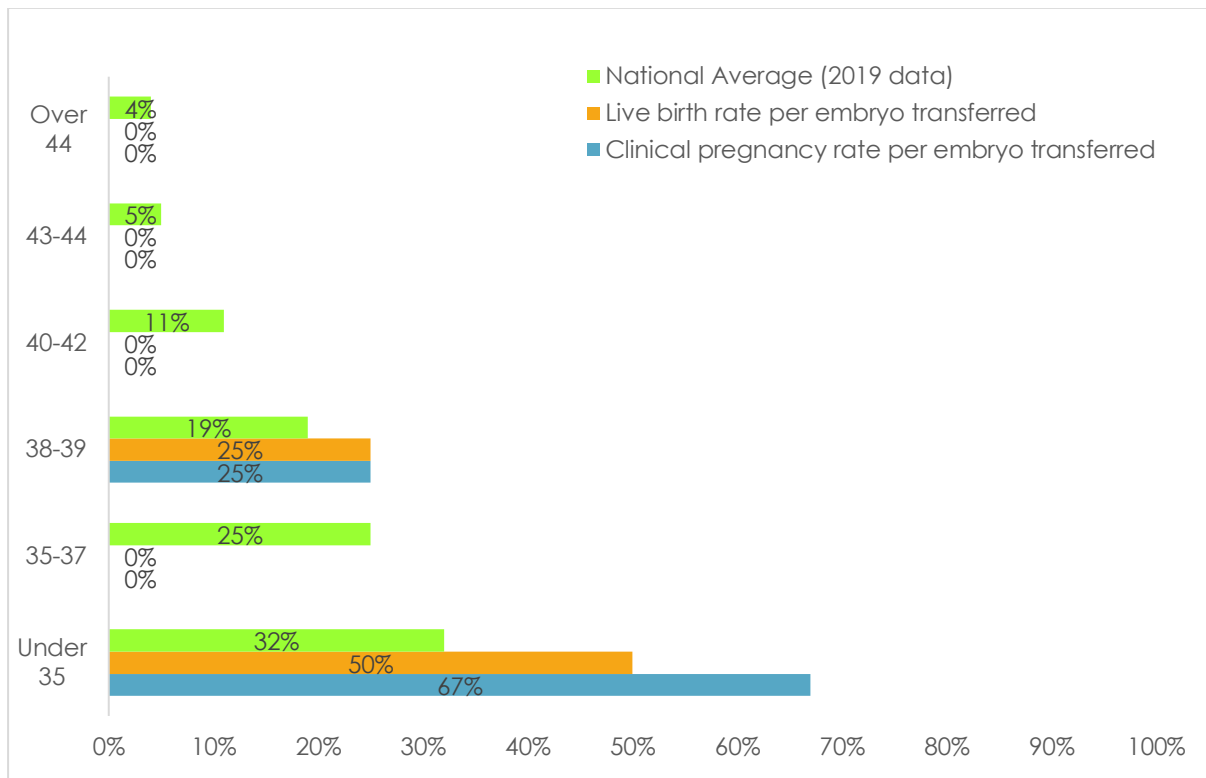

2020

IVF London Success Rates

IVF Fresh Stim Jan 2020 – Dec 2020

	Number of embryos transferred
Under 35	6
35-37	1
38-39	4
40-42	4
43-44	0
Over 44	0

ICSI Fresh Stim Jan 2020 – Dec 2020

	Number of embryos transferred
Under 35	6
35-37	7
38-39	3
40-42	4
43-44	3
Over 44	0

IVF/ICSI Frozen Embryo Transfer Jan 2020 – Dec 2020

	Number of embryos transferred
Under 35	25
35-37	6
38-39	16
40-42	16
43-44	2
Over 44	0

IUI with partner sperm Jan 2020 – Dec 2020

	Number of inseminations
Under 35	3
35 and over	3

IUI with donor sperm Jan 2020 – Dec 2020

	Number of inseminations
Under 35	0
35 and over	6

Egg Donation Jan 2020 – Dec 2020

	Number of embryos transferred
Under 35	0
35-37	0
38-39	0
40-42	2
43-44	0
Over 44	0