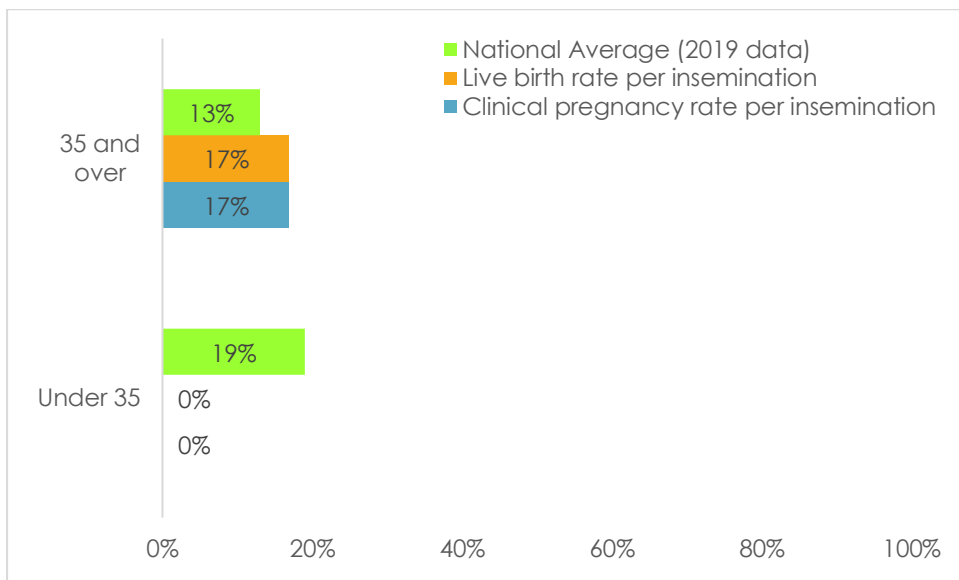

2020

IVF London Success Rates

IVF Fresh Stim Jan 2020 – Dec 2020

	Number of embryos transferred
Under 35	6
35-37	1
38-39	4
40-42	4
43-44	0
Over 44	0

ICSI Fresh Stim Jan 2020 – Dec 2020

	Number of embryos transferred
Under 35	6
35-37	7
38-39	3
40-42	4
43-44	3
Over 44	0

IVF/ICSI Frozen Embryo Transfer Jan 2020 – Dec 2020

	Number of embryos transferred
Under 35	25
35-37	6
38-39	16
40-42	16
43-44	2
Over 44	0

IUI with partner sperm Jan 2020 – Dec 2020

	Number of inseminations
Under 35	3
35 and over	3

IUI with donor sperm Jan 2020 – Dec 2020

	Number of inseminations
Under 35	0
35 and over	6

Egg Donation Jan 2020 – Dec 2020

	Number of embryos transferred
Under 35	0
35-37	0
38-39	0
40-42	2
43-44	0
Over 44	0