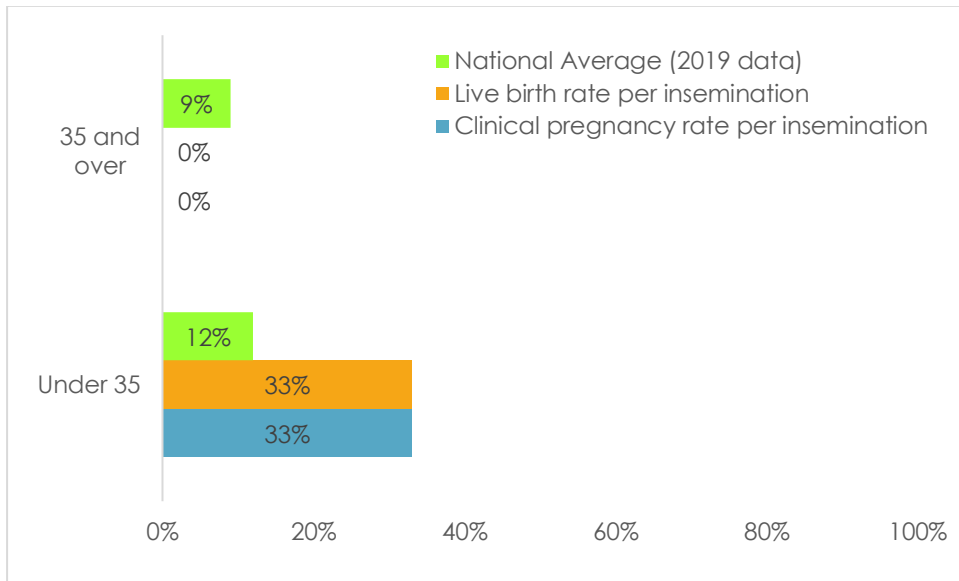

2020

IVF London Success Rates

IVF Fresh Stim Jan 2020 – Dec 2020

	Number of embryos transferred
Under 35	6
35-37	1
38-39	4
40-42	4
43-44	0
Over 44	0

ICSI Fresh Stim Jan 2020 – Dec 2020

	Number of embryos transferred
Under 35	6
35-37	7
38-39	3
40-42	4
43-44	3
Over 44	0

IVF/ICSI Frozen Embryo Transfer Jan 2020 – Dec 2020

	Number of embryos transferred
Under 35	25
35-37	6
38-39	16
40-42	16
43-44	2
Over 44	0

IUI with partner sperm Jan 2020 – Dec 2020

	Number of inseminations
Under 35	3
35 and over	3

IUI with donor sperm Jan 2020 – Dec 2020

	Number of inseminations
Under 35	0
35 and over	6

Egg Donation Jan 2020 – Dec 2020

	Number of embryos transferred
Under 35	0
35-37	0
38-39	0
40-42	2
43-44	0
Over 44	0